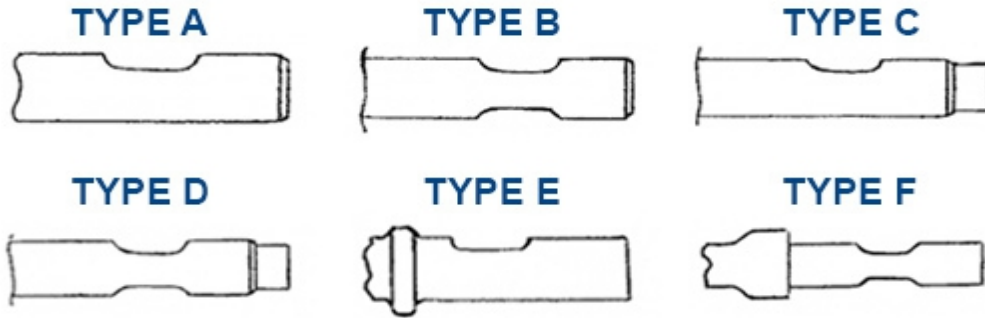

# YUCI

MODELE MARTEAU	DIAMETRE (mm)	LONGUEUR (mm)	TYPE
YC 50	41	410	C
YC 70 - YC 100	45	500	C
YC 120	48	500	C
YC 150 - YC 160 - YC 180	50	500	C
YC 200	57	580	C
YC 300	70	620	C